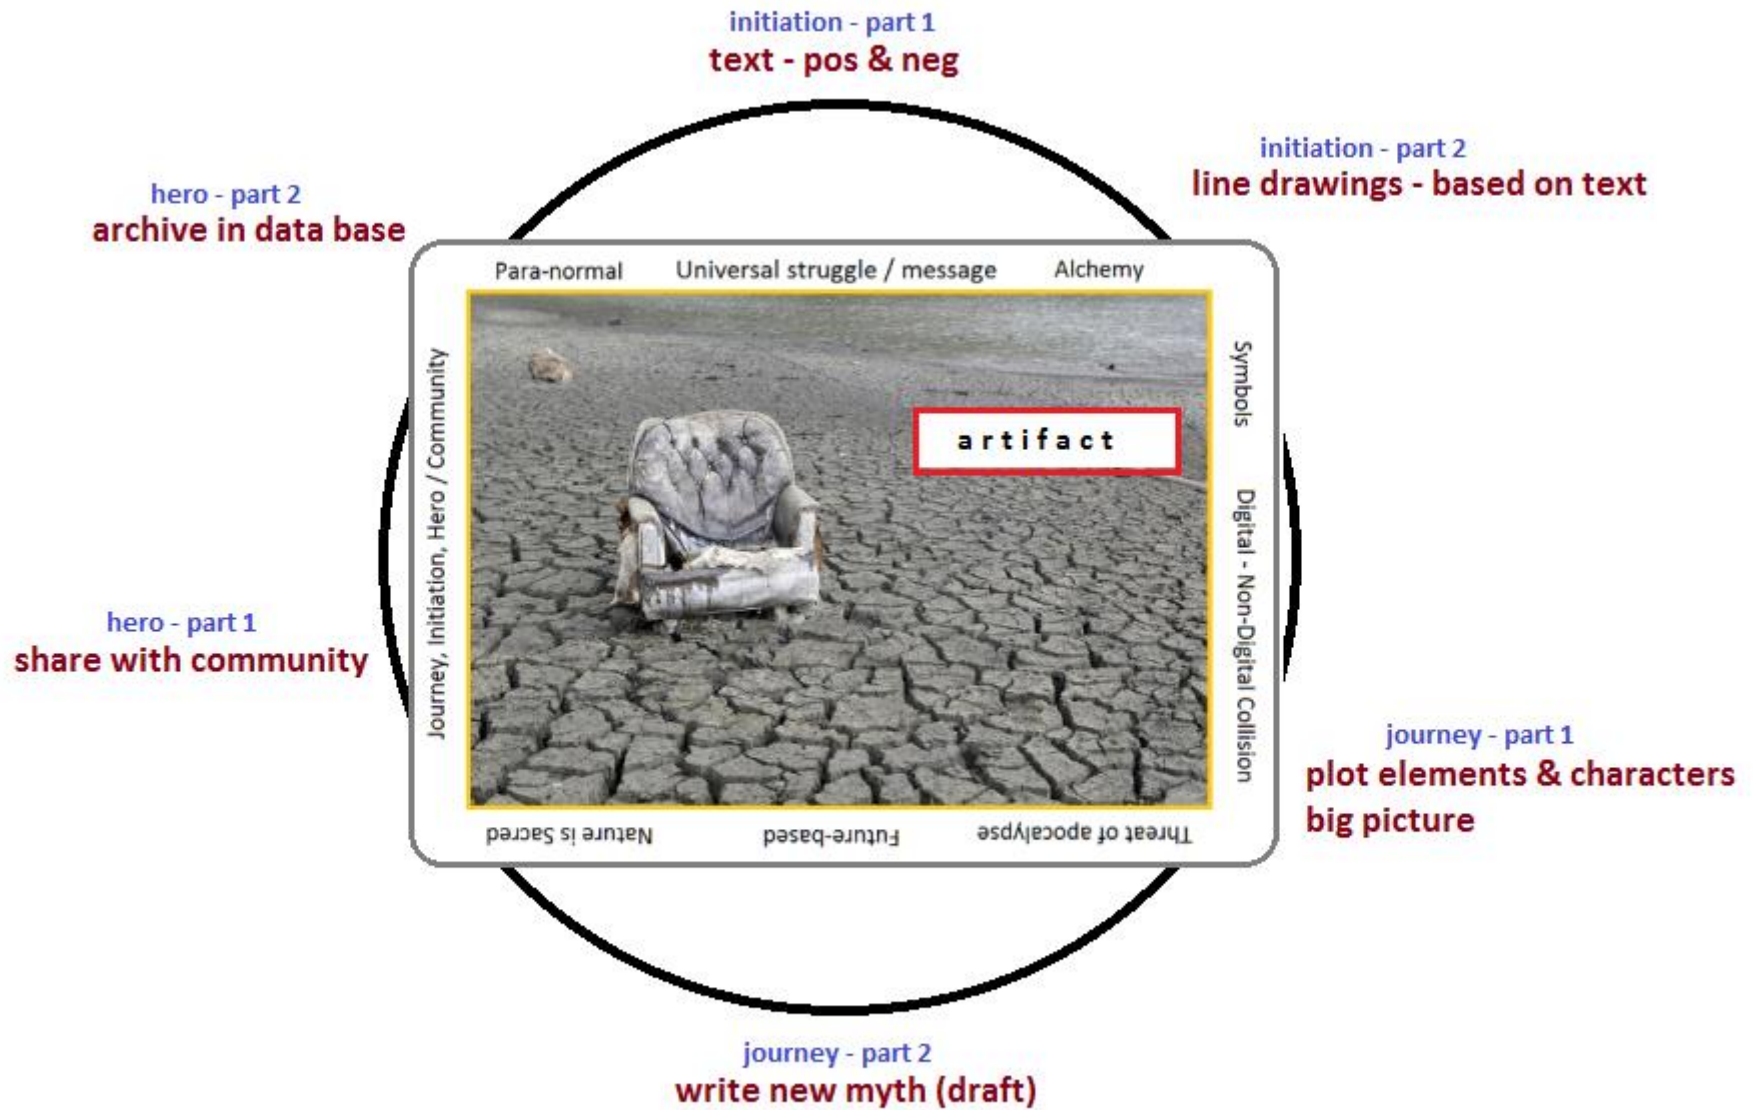

Nature

6 Design Stages for New Myths & with Artifact