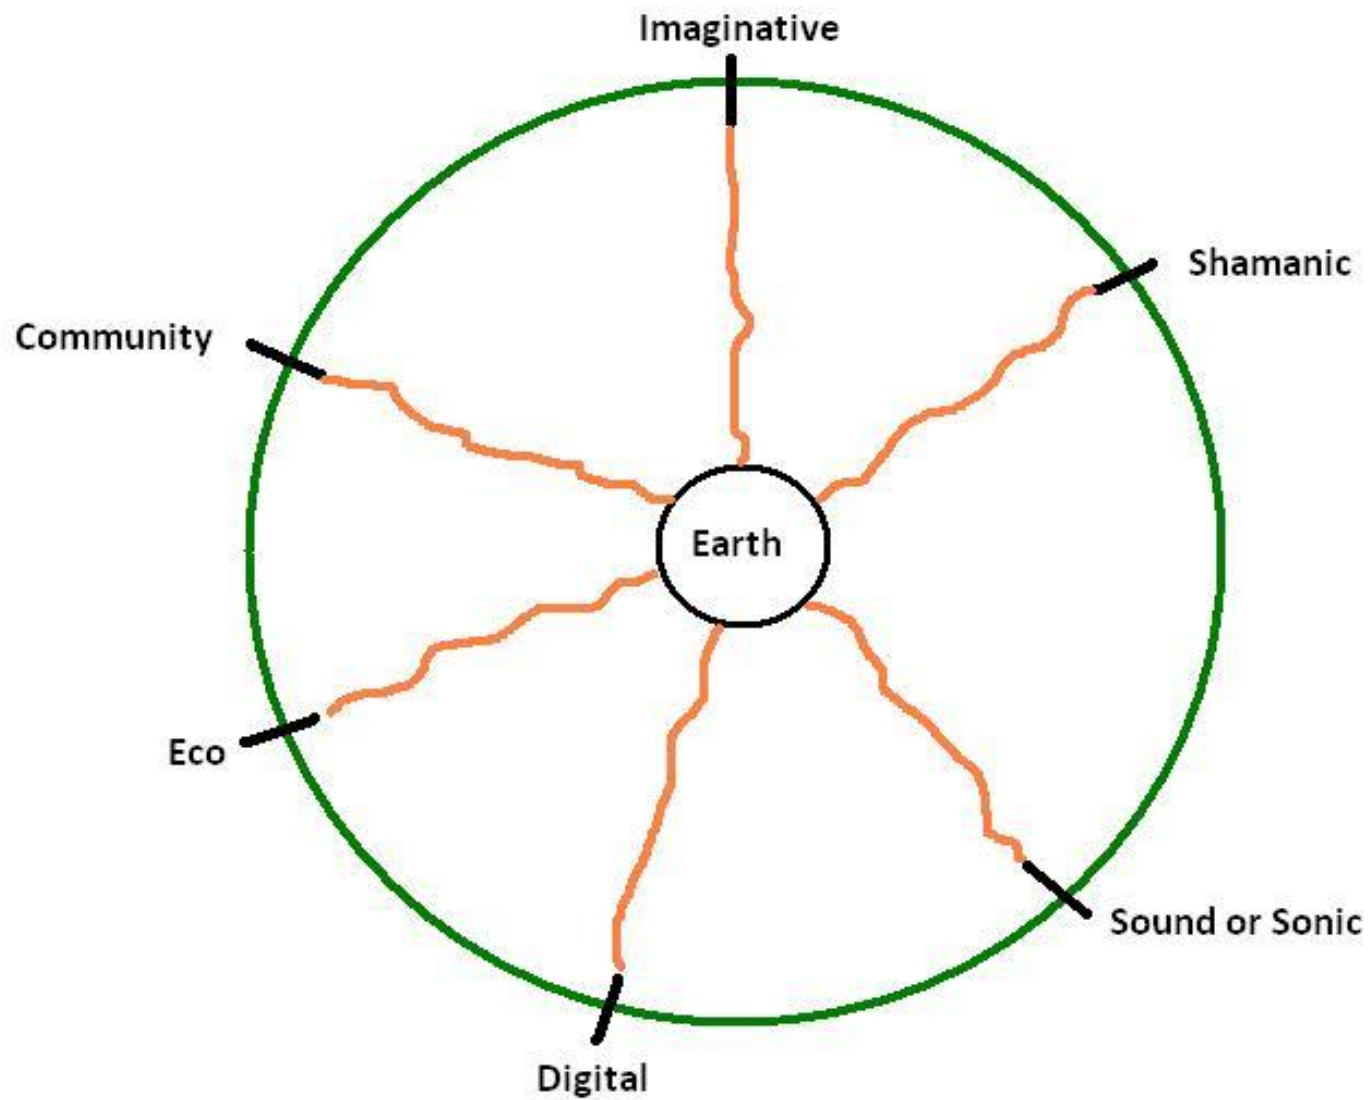

# Permaculture Symbols

turning, renewal

cob bench community

water birth, diversity

Nature Steward

magic, Nature wisdom

togetherness, eco-business

ecoAlchemy - transmutation

Harvest

Stewardship

Growth

Diversity

Localization

---

## Alchemic Symbols for Permaculture

- Willi Paul

**Translation Observatory # 128**

[Transition](#)

Transition

Alchemy

New Alchemy Types in Support of the Inner & Outer System of the Sacred  
Willi Paul, [openmythsources.com](http://openmythsources.com) 3/11

**Nature**

Nature

**6 Design Stages for New Myths & with Artifact**